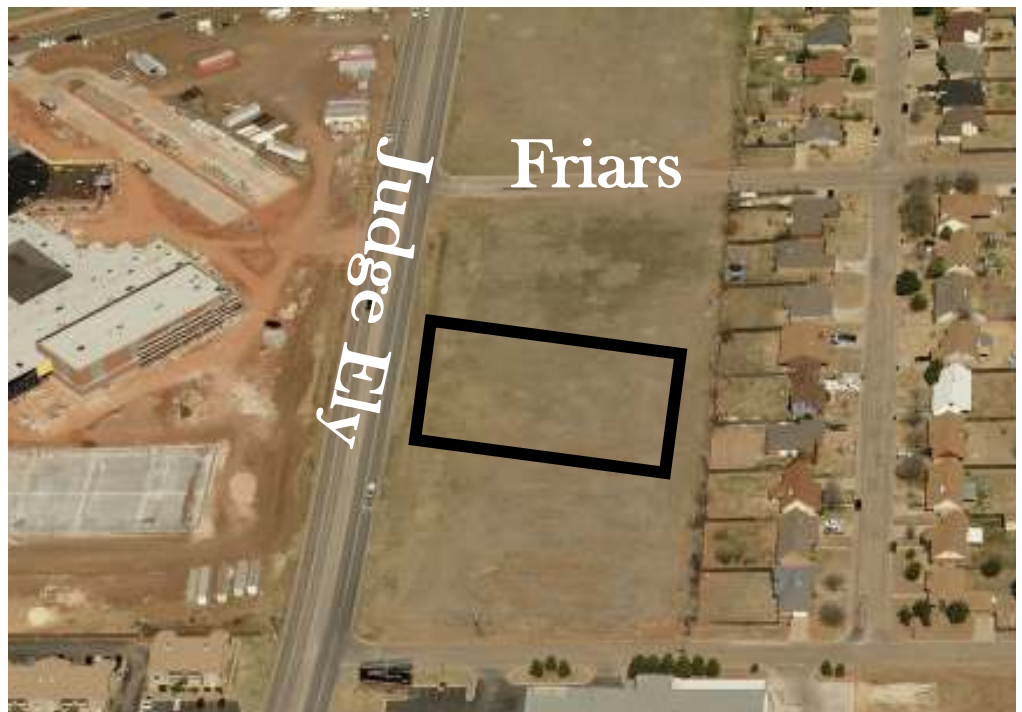

FOR SALE

709 Judge Ely
Abilene, Tx 79601

Total: \$51,000

1 acre

Paul A. Johnson, CCIM
Paul Johnson, REALTORS
4633 S. 14th Street
Abilene, TX
325-698-5661
paul@pauljohnsonrealtors.com

LAND

www.PaulJohnsonRealtors.com